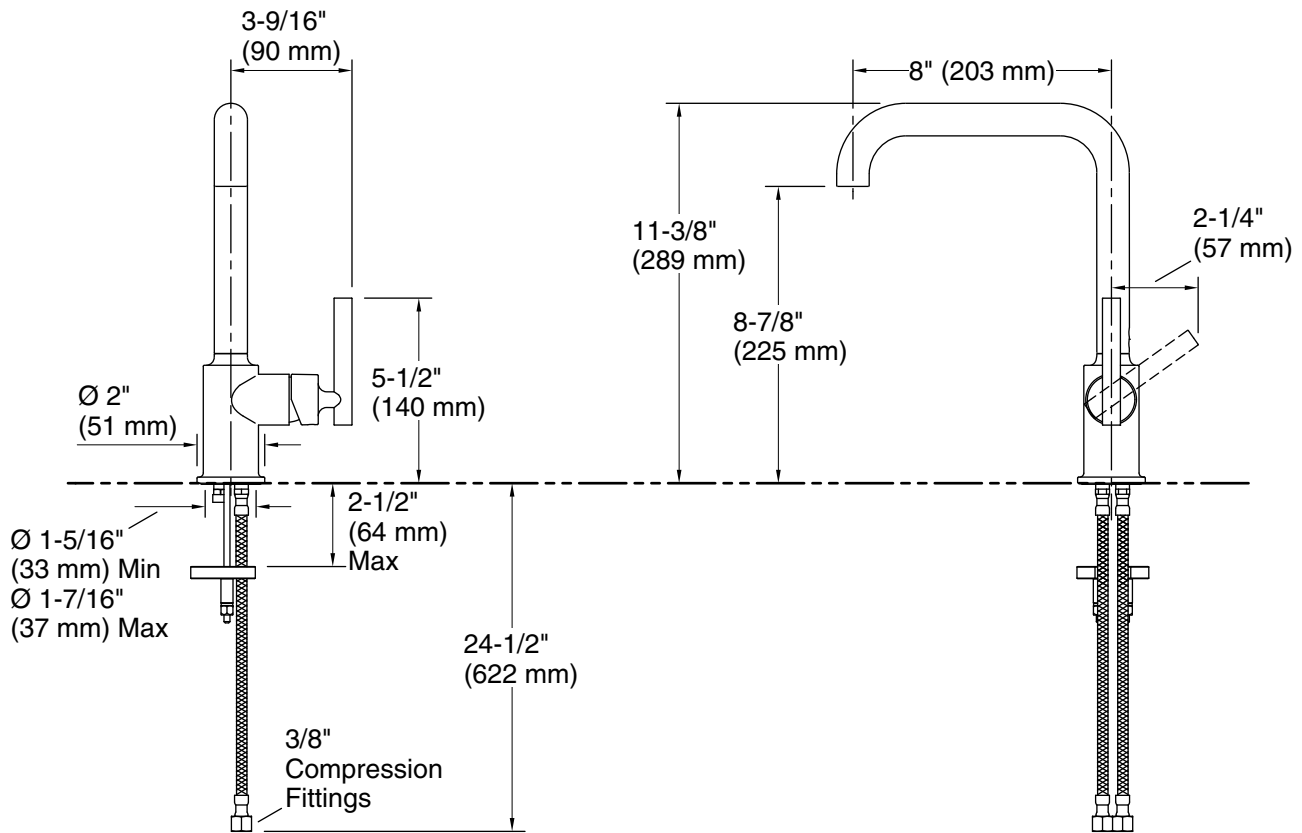

### Installation

- For single-hole installation
- Flexible supply lines simplify installation

ADA CSA B651

### Technical Information

All product dimensions are nominal.